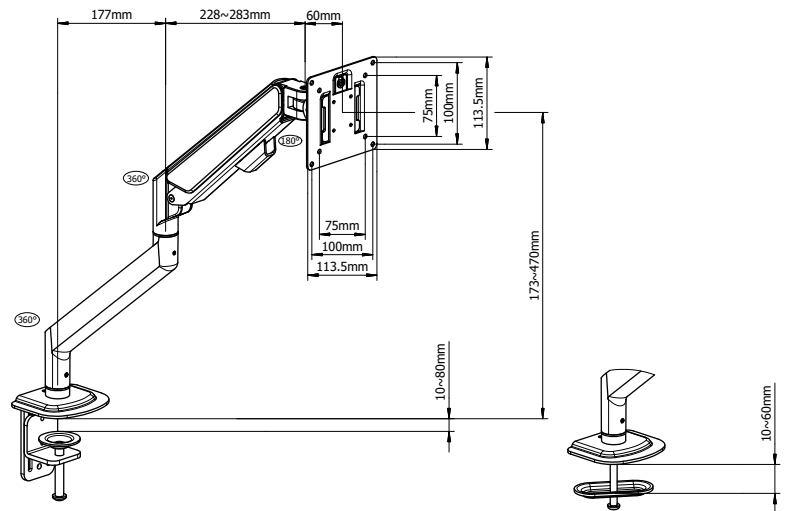

Serene Single Arm

Product Specification

Product code	CMS3152 – Black
Weight capacity	2-9kg
Max Screen Size	32"
VESA	75mm & 100mm VESA compliant
Movement	Height adjustment, VESA tilt, and VESA rotate
Height adjustment	Max height adjustment 297mm
Tilt	$\pm 90^\circ$

Additional Information

- Gas assisted height adjustment
- Quick and easy set up
- Easy disassembly aids recycling
- Made from 85% of single use material (aluminium)
- Quick Release VESA Head
- Comes with desk clamp and through desk fixings
- Available in a choice of 3 colours:
 - White – CMS3151 – RAL 9010
 - Black – CMS3152 – RAL 9011
 - Silver – CMS3177 – RAL 9022