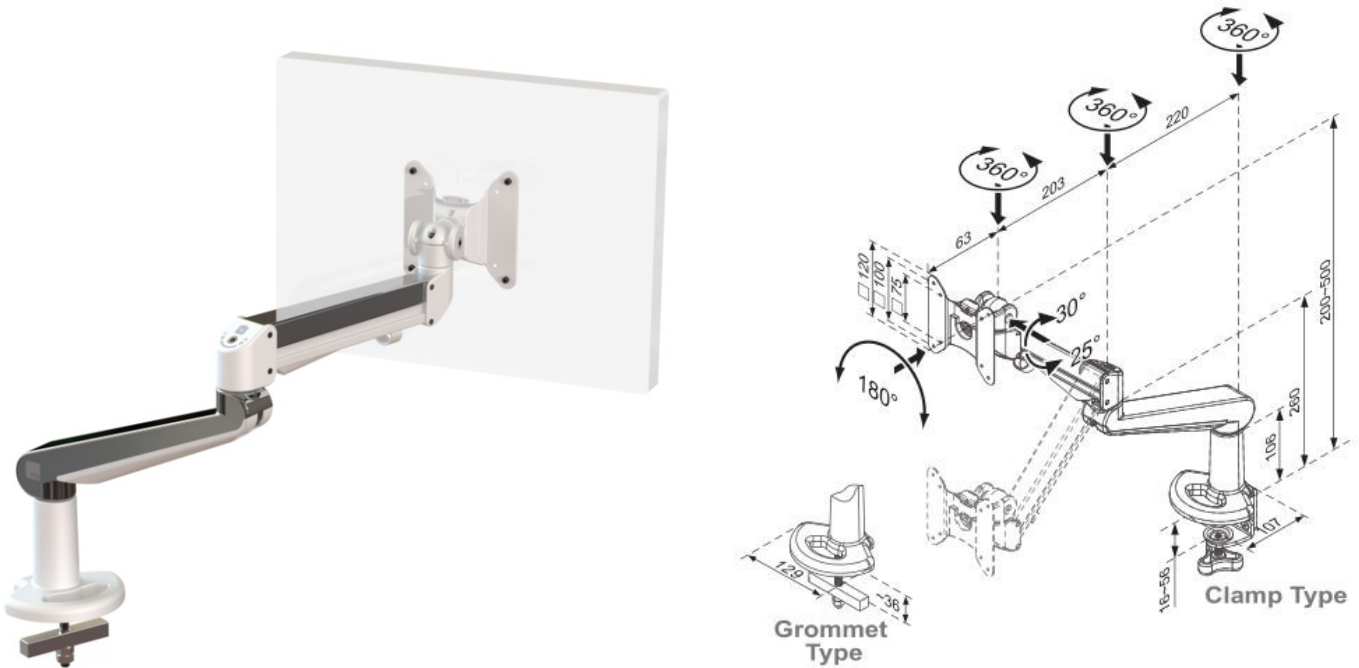

Ascend Gas Arm with Through-desk Fixing

Product Specification

Product code	CMS2077C-ED & CMS2376 – WHITE POLISH
*Weight capacity	From 3 - 8 kg
**Maximum Screen Size	36"
Height adjustment range	200mm – 500mm from desktop
Max forward extension	486mm
VESA	75mm & 100mm VESA compliant
Movement	Height adjustment, tilt, swivel, rotation and reach

*Capacity may be reduced if monitor size is greater than 26" or depth is greater than 5.5cm

**Subject to weight being within range & VESA 75 x 75mm or 100 x 100mm, please refer to our measurements / line drawings and check with screen manufacturers measurements including bezel

Additional Information

Through desk fixing for desktop up to 36mm

Integral cable management

Gas assisted height adjustment

Lockable quick release VESA function

180° anti rotation feature

Over 90% of the aluminium alloy content is recycled