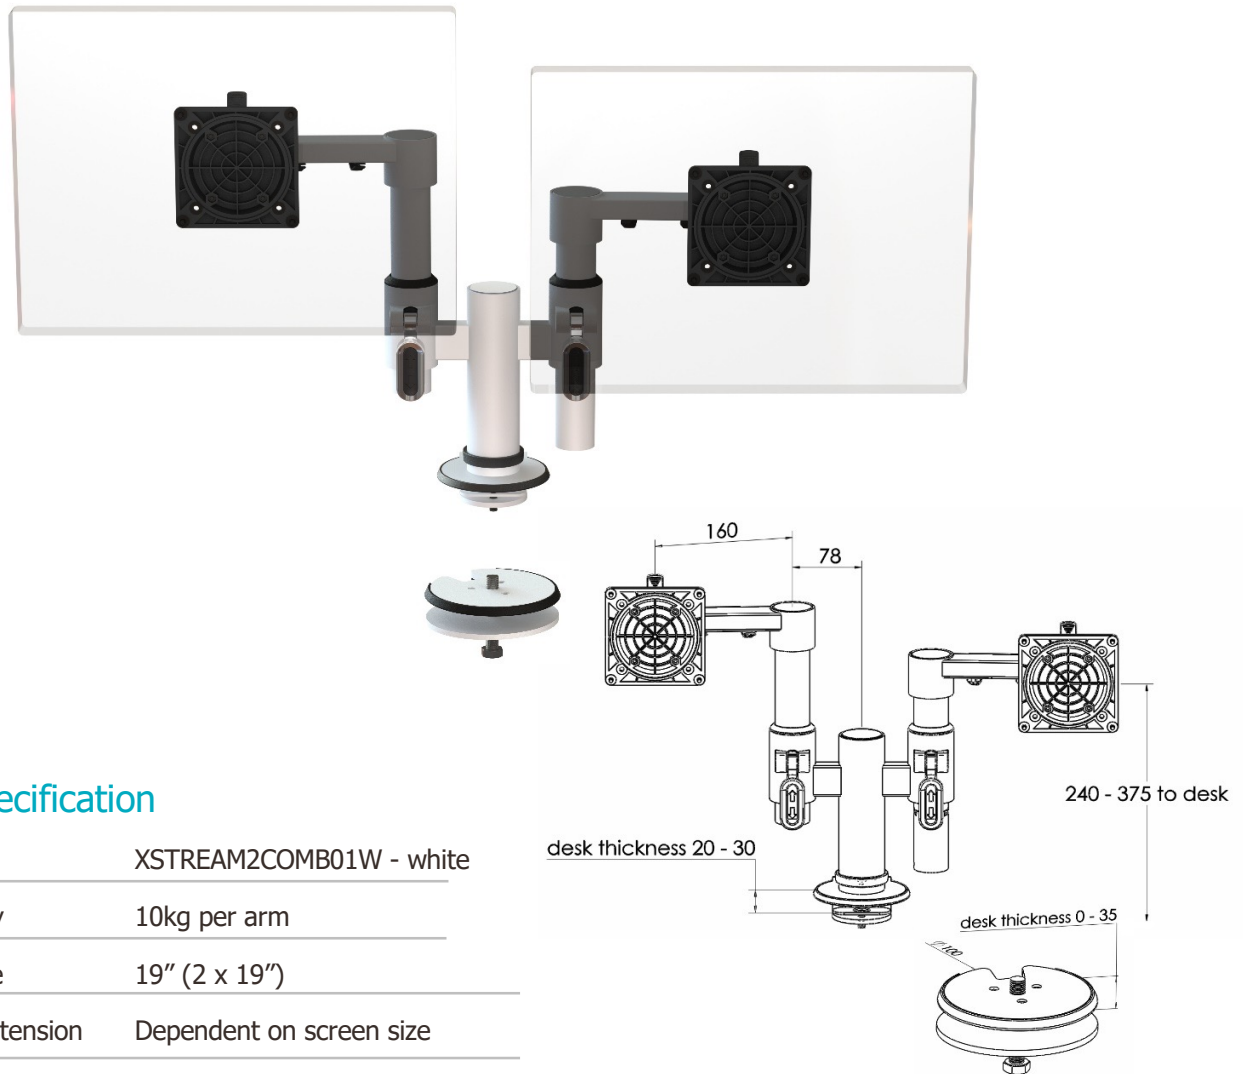

XSTREAM dual screen solution – 2 x single beam arms

Product Specification

Product code	XSTREAM2COMB01W - white
Weight capacity	10kg per arm
Max screen size	19" (2 x 19")
Max forward extension	Dependent on screen size
VESA	75mm & 100mm VESA compliant
Movement	Height adjustment, tilt, swivel, rotation and reach
Height adjustment	Max height adjustment 375mm from desk top
Fixings	Supplied with baby-c and through-desk as standard

Additional Information

Single beam arm with manual height adjustment

Additional +/- 70mm available with ratchet mechanism

Lockable quick release VESA function

Compact – folds back into a space of 40mm

Silver – XSTREAM2COMB01S - RAL code 9006

White – XSTREAM2COMB01W - RAL code 9010

Black – XSTREAM2COMB01B - RAL code 9005

Ergo
01235 773373
www.ergold.co.uk
sales@ergold.co.uk

XSTREAM dual screen solution – Line Drawings

Ergo
01235 773373
www.ergold.co.uk
sales@ergold.co.uk