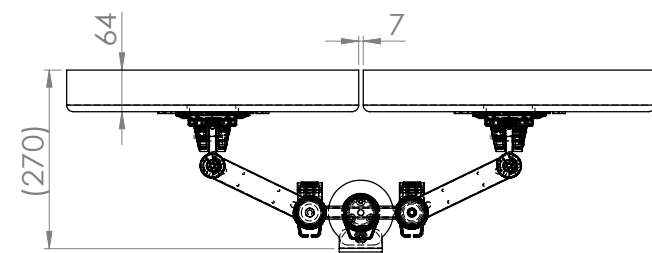

XSTREAM dual screen solution – 2 x single beam arms

Product Specification

Product code	XSTREAM2COMB01W - white
Weight capacity	10kg per arm
Max screen size	19" (2 x 19")
Max forward extension	Dependent on screen size
VESA	75mm & 100mm VESA compliant
Movement	Height adjustment, tilt, swivel, rotation and reach
Height adjustment	Max height adjustment 375mm from desk top
Fixings	Supplied with baby-c and through-desk as standard

Additional Information

Single beam arm with manual height adjustment

Additional +/- 70mm available with ratchet mechanism

Lockable quick release VESA function

Compact – folds back into a space of 40mm

Silver – XSTREAM2COMB01S - RAL code 9006

White – XSTREAM2COMB01W - RAL code 9010

Black – XSTREAM2COMB01B - RAL code 9005

Ergo
01235 773373
www.ergold.co.uk
sales@ergold.co.uk

XSTREAM dual screen solution – Line Drawings

Ergo
01235 773373
www.ergold.co.uk
sales@ergold.co.uk