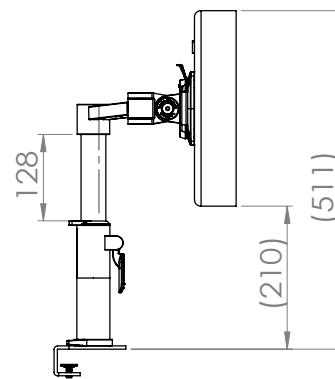

XSTREAM dual screen solution – 2 x single beam arms

Product Specification

Product code	XSTREAM2COMB01W - white
Weight capacity	10kg per arm
Max screen size	19" (2 x 19")
Max forward extension	Dependent on screen size
VESA	75mm & 100mm VESA compliant
Movement	Height adjustment, tilt, swivel, rotation and reach
Height adjustment	Max height adjustment 375mm from desk top
Fixings	Supplied with baby-c and through-desk as standard

Additional Information

Single beam arm with manual height adjustment

Additional +/- 70mm available with ratchet mechanism

Lockable quick release VESA function

Compact – folds back into a space of 40mm

Silver – XSTREAM2COMB01S - RAL code 9006

White – XSTREAM2COMB01W - RAL code 9010

Black – XSTREAM2COMB01B - RAL code 9005

Ergo
01235 773373
www.ergold.co.uk
sales@ergold.co.uk

XSTREAM dual screen solution – Line Drawings

Ergo
01235 773373
www.ergold.co.uk
sales@ergold.co.uk