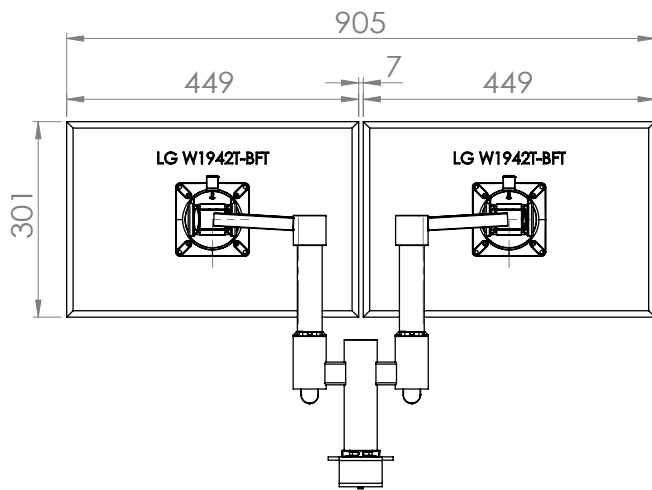

XSTREAM dual screen solution – 2 x single beam arms

Product Specification

Product code	XSTREAM2COMB01W - white
Weight capacity	10kg per arm
Max screen size	19" (2 x 19")
Max forward extension	Dependent on screen size
VESA	75mm & 100mm VESA compliant
Movement	Height adjustment, tilt, swivel, rotation and reach
Height adjustment	Max height adjustment 375mm from desk top
Fixings	Supplied with baby-c and through-desk as standard

Additional Information

Single beam arm with manual height adjustment

Additional +/- 70mm available with ratchet mechanism

Lockable quick release VESA function

Compact – folds back into a space of 40mm

Silver – XSTREAM2COMB01S - RAL code 9006

White – XSTREAM2COMB01W - RAL code 9010

Black – XSTREAM2COMB01B - RAL code 9005

Ergo
01235 773373
www.ergold.co.uk
sales@ergold.co.uk

XSTREAM dual screen solution – Line Drawings

Ergo
01235 773373
www.ergold.co.uk
sales@ergold.co.uk