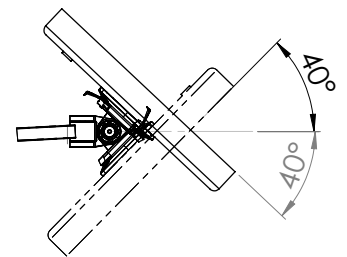

XSTREAM dual screen solution – 2 x single beam arms

Product Specification

Product code	XSTREAM2COMB01W - white
Weight capacity	10kg per arm
Max screen size	19" (2 x 19")
Max forward extension	Dependent on screen size
VESA	75mm & 100mm VESA compliant
Movement	Height adjustment, tilt, swivel, rotation and reach
Height adjustment	Max height adjustment 375mm from desk top
Fixings	Supplied with baby-c and through-desk as standard

Additional Information

Single beam arm with manual height adjustment

Additional +/- 70mm available with ratchet mechanism

Lockable quick release VESA function

Compact – folds back into a space of 40mm

Silver – XSTREAM2COMB01S - RAL code 9006

White – XSTREAM2COMB01W - RAL code 9010

Black – XSTREAM2COMB01B - RAL code 9005

Ergo
01235 773373
www.ergold.co.uk
sales@ergold.co.uk

XSTREAM dual screen solution – Line Drawings

Ergo
01235 773373
www.ergold.co.uk
sales@ergold.co.uk