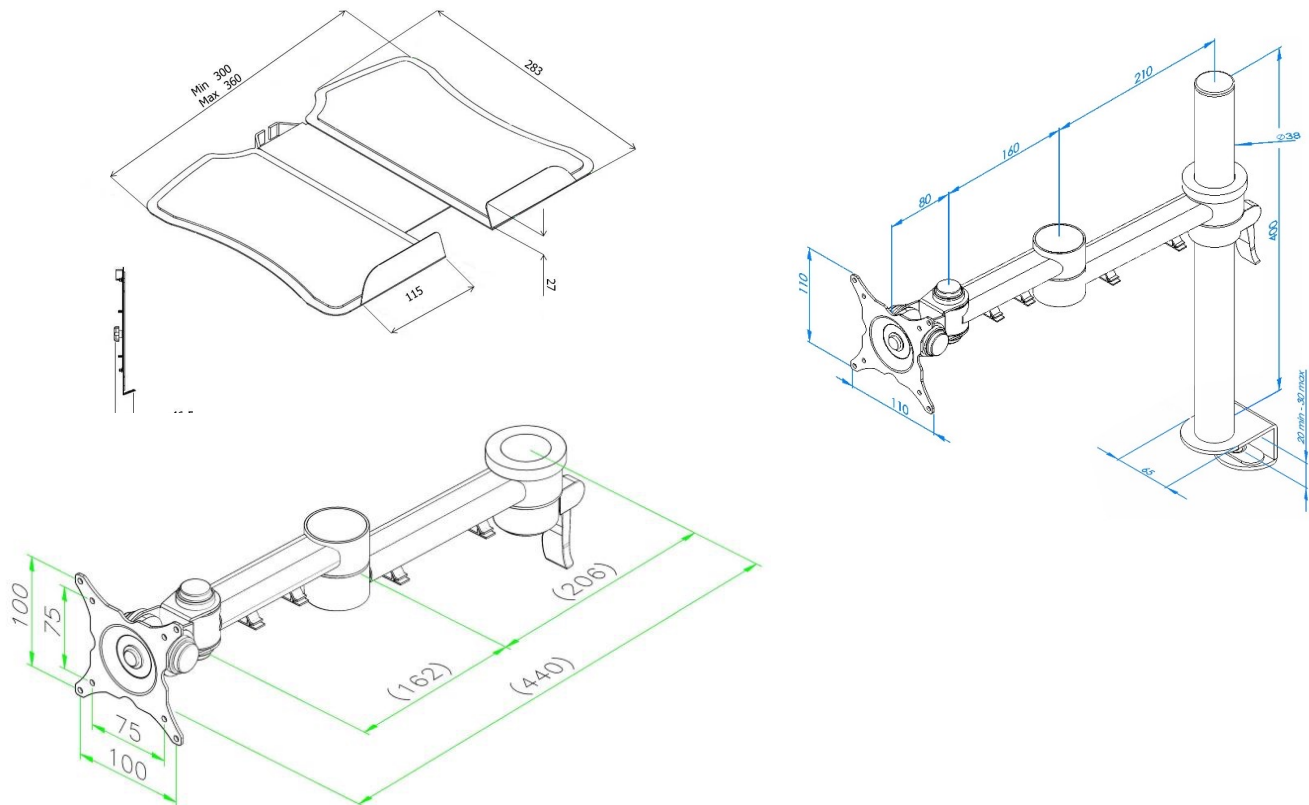

Stream dual beam with laptop stand – baby c clamp

Product Dimensions

Product code	STREAMCOMB15
Clamp	Max desk depth 30mm
Post	400mm
Arms	Max 440mm extension
VESA	75mm & 100mm VESA compliant
Height adjustment	Max height adjustment 300mm
Tilt	85 degrees up / 85 degrees down (170 degrees total)
Laptop holder	W: 300mm-360mm, D: 283mm

Additional Information

2 dual beam height adjustable arms with through desk fixing

Laptop holder attachment with VESA fitting

Cable management

Colour options available:

Silver – STREAMCOMB15 - RAL code 9006

White – STREAMCOMB15W - RAL code 9010

Black – STREAMCOMB15B - RAL code 9005

Ergo
01235 773373
www.ergo ltd.co.uk
sales@ergo ltd.co.uk