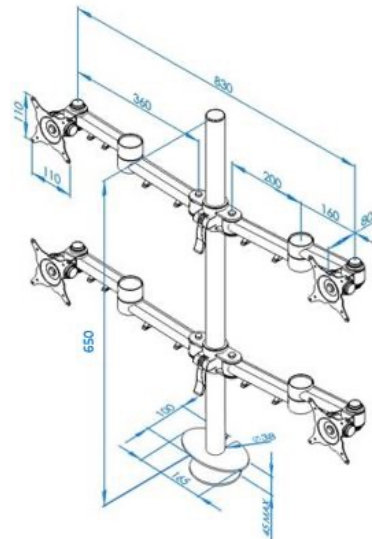

Stream quad screen – through-desk fit

Product Specification

Product code	STREAMCOMB10W - White
Weight capacity	20kg per arm
Max screen size	30"
Max forward extension	440mm, 860mm apart
VESA	75mm & 100mm VESA compliant
Movement	Height adjustment, tilt, swivel, rotation and reach
Height adjustment	Max height adjustment 580mm
Tilt	85 degrees up / 85 degrees down (170 degrees total)

Additional Information

4 dual beam manual height adjustable arms with M16 through-desk

Cable management

Colour options available:

Silver – STREAMCOMB10 - RAL code 9006

White – STREAMCOMB10W - RAL code 9010