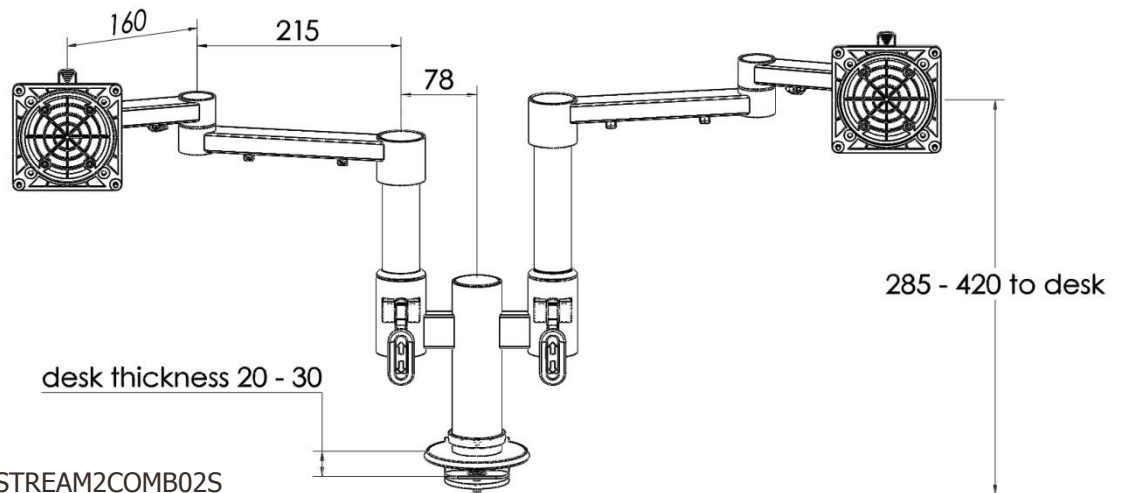

X-Stream

Product Specification

Product code	XSTREAM2COMB02S
Weight capacity	10 kg per arm
Max screen width	900mm
Max forward extension	Dependant on screen size used
VESA	75mm & 100mm VESA compliant
Movement	Height adjustment, tilt, swivel, rotation and reach
Height adjustment	Max height adjustment – 375mm from desk top

Additional Information

Dual screen 2 beam manual height adjustable with clamp & through desk fixings

Full cable management

Other colour options - White and Black

Lockable quick release VESA function

Ergo
01235 773373
www.ergold.co.uk
sales@ergold.co.uk