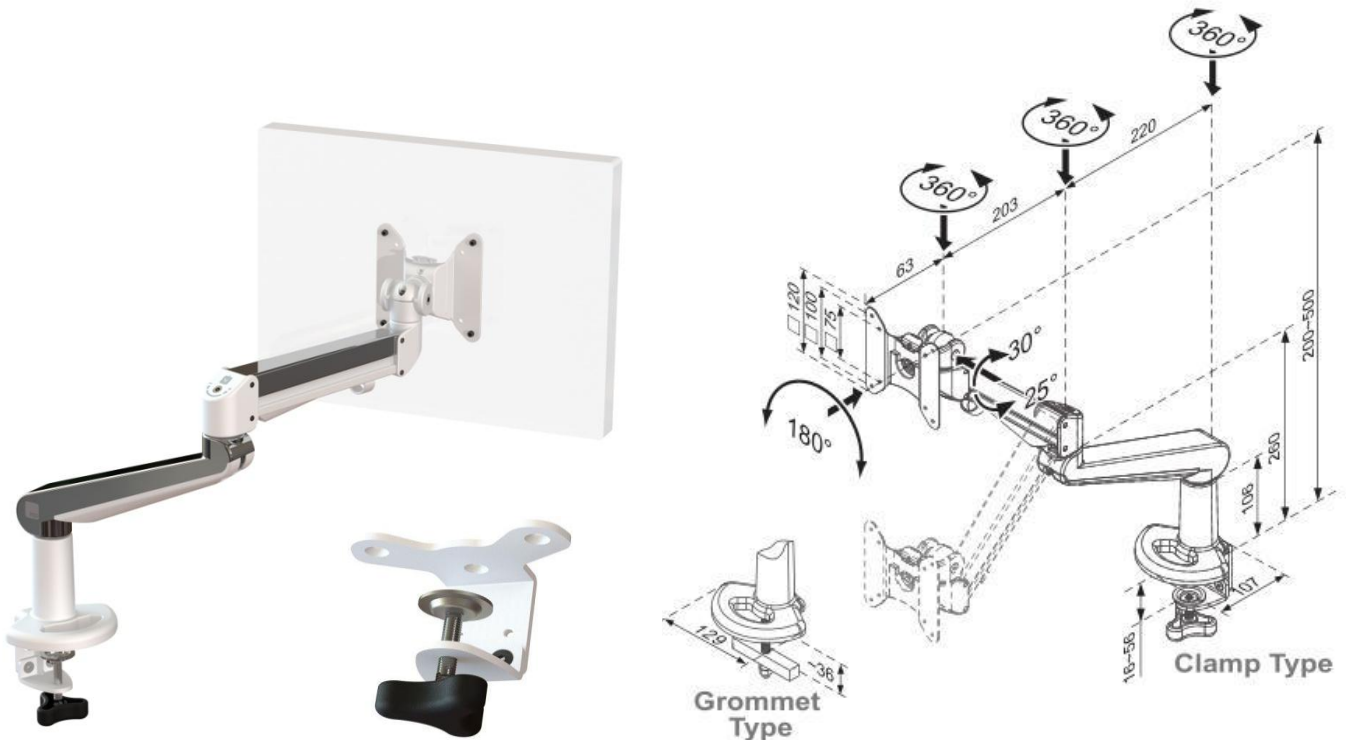

# Ascend Gas Arm

## Product Specification

Product code	CMS2077
Weight capacity	From 3 - 8 kg
Height adjustment range	200mm – 500mm from desk top
Max forward extension	486mm
VESA	75mm & 100mm VESA compliant
Movement	Height adjustment, tilt, swivel, rotation and reach

## Additional Information

C Clamp for 16mm to 55mm desktops
Integral cable management
Gas assisted height adjustment
Lockable quick release VESA function
180 anti rotation feature
Over 90% of the Aluminium Alloy content is recycled