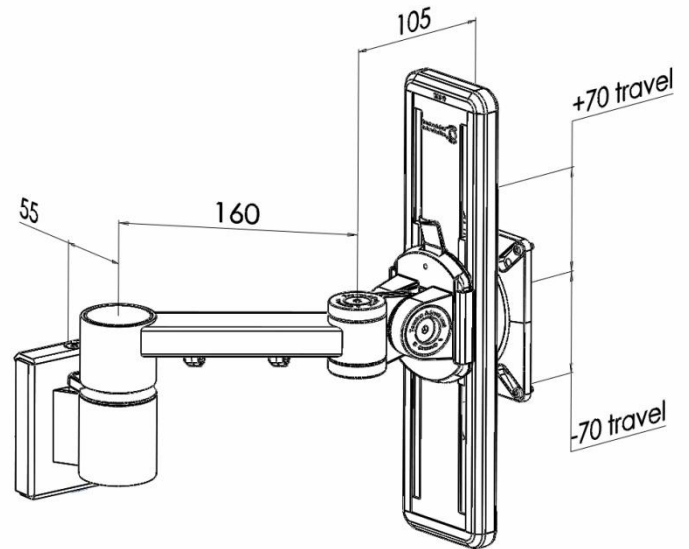

## Product Specification

Product code	XSTREAMCOMB07B
Weight capacity	10 kg
Max forward extension	265mm
VESA	75mm & 100mm VESA compliant
Movement	Tilt, swivel, rotation and reach
Height adjustment	-42 + 103 Front end height adjustment

## Additional Information

Fixed height single beam arm with front end height adjustment ratchet mechanism

Full cable management from screen through to tool bar fixing

Soft touch tactile height adjustment lever

Lockable quick release VESA function

Customisable joint covers

Compact – folds back on itself into a space of 40mm

**Ergo**  
01235 773373  
www.ergoldtd.co.uk  
sales@ergoldtd.co.uk