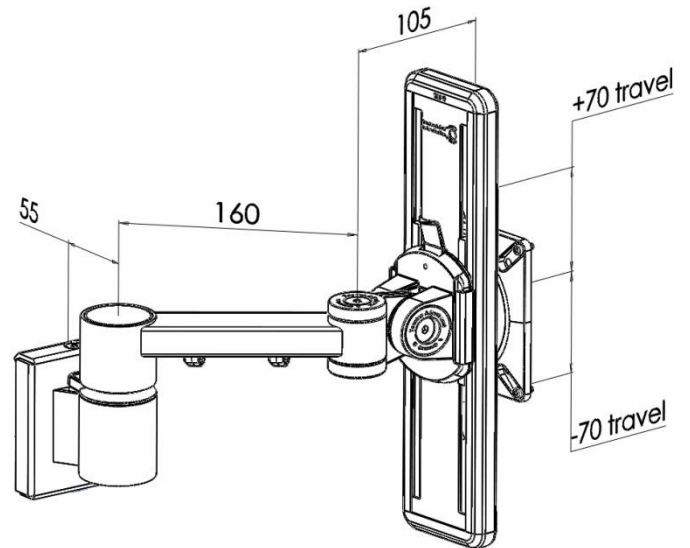

X-Stream

Product Specification

Product code	XSTREAMCOMB07W
Weight capacity	10 kg
Max forward extension	320mm
VESA	75mm & 100mm VESA compliant
Movement	Tilt, swivel, rotation and reach
Height adjustment	-42 + 103 Front end height adjustment

Additional Information

Fixed height single beam arm with front end height adjustment ratchet mechanism

Full cable management from screen through to tool bar fixing

Soft touch tactile height adjustment lever

Lockable quick release VESA function

Customisable joint covers

Compact – folds back on itself into a space of 40mm

Ergo
01235 773373
www.ergold.co.uk
sales@ergold.co.uk